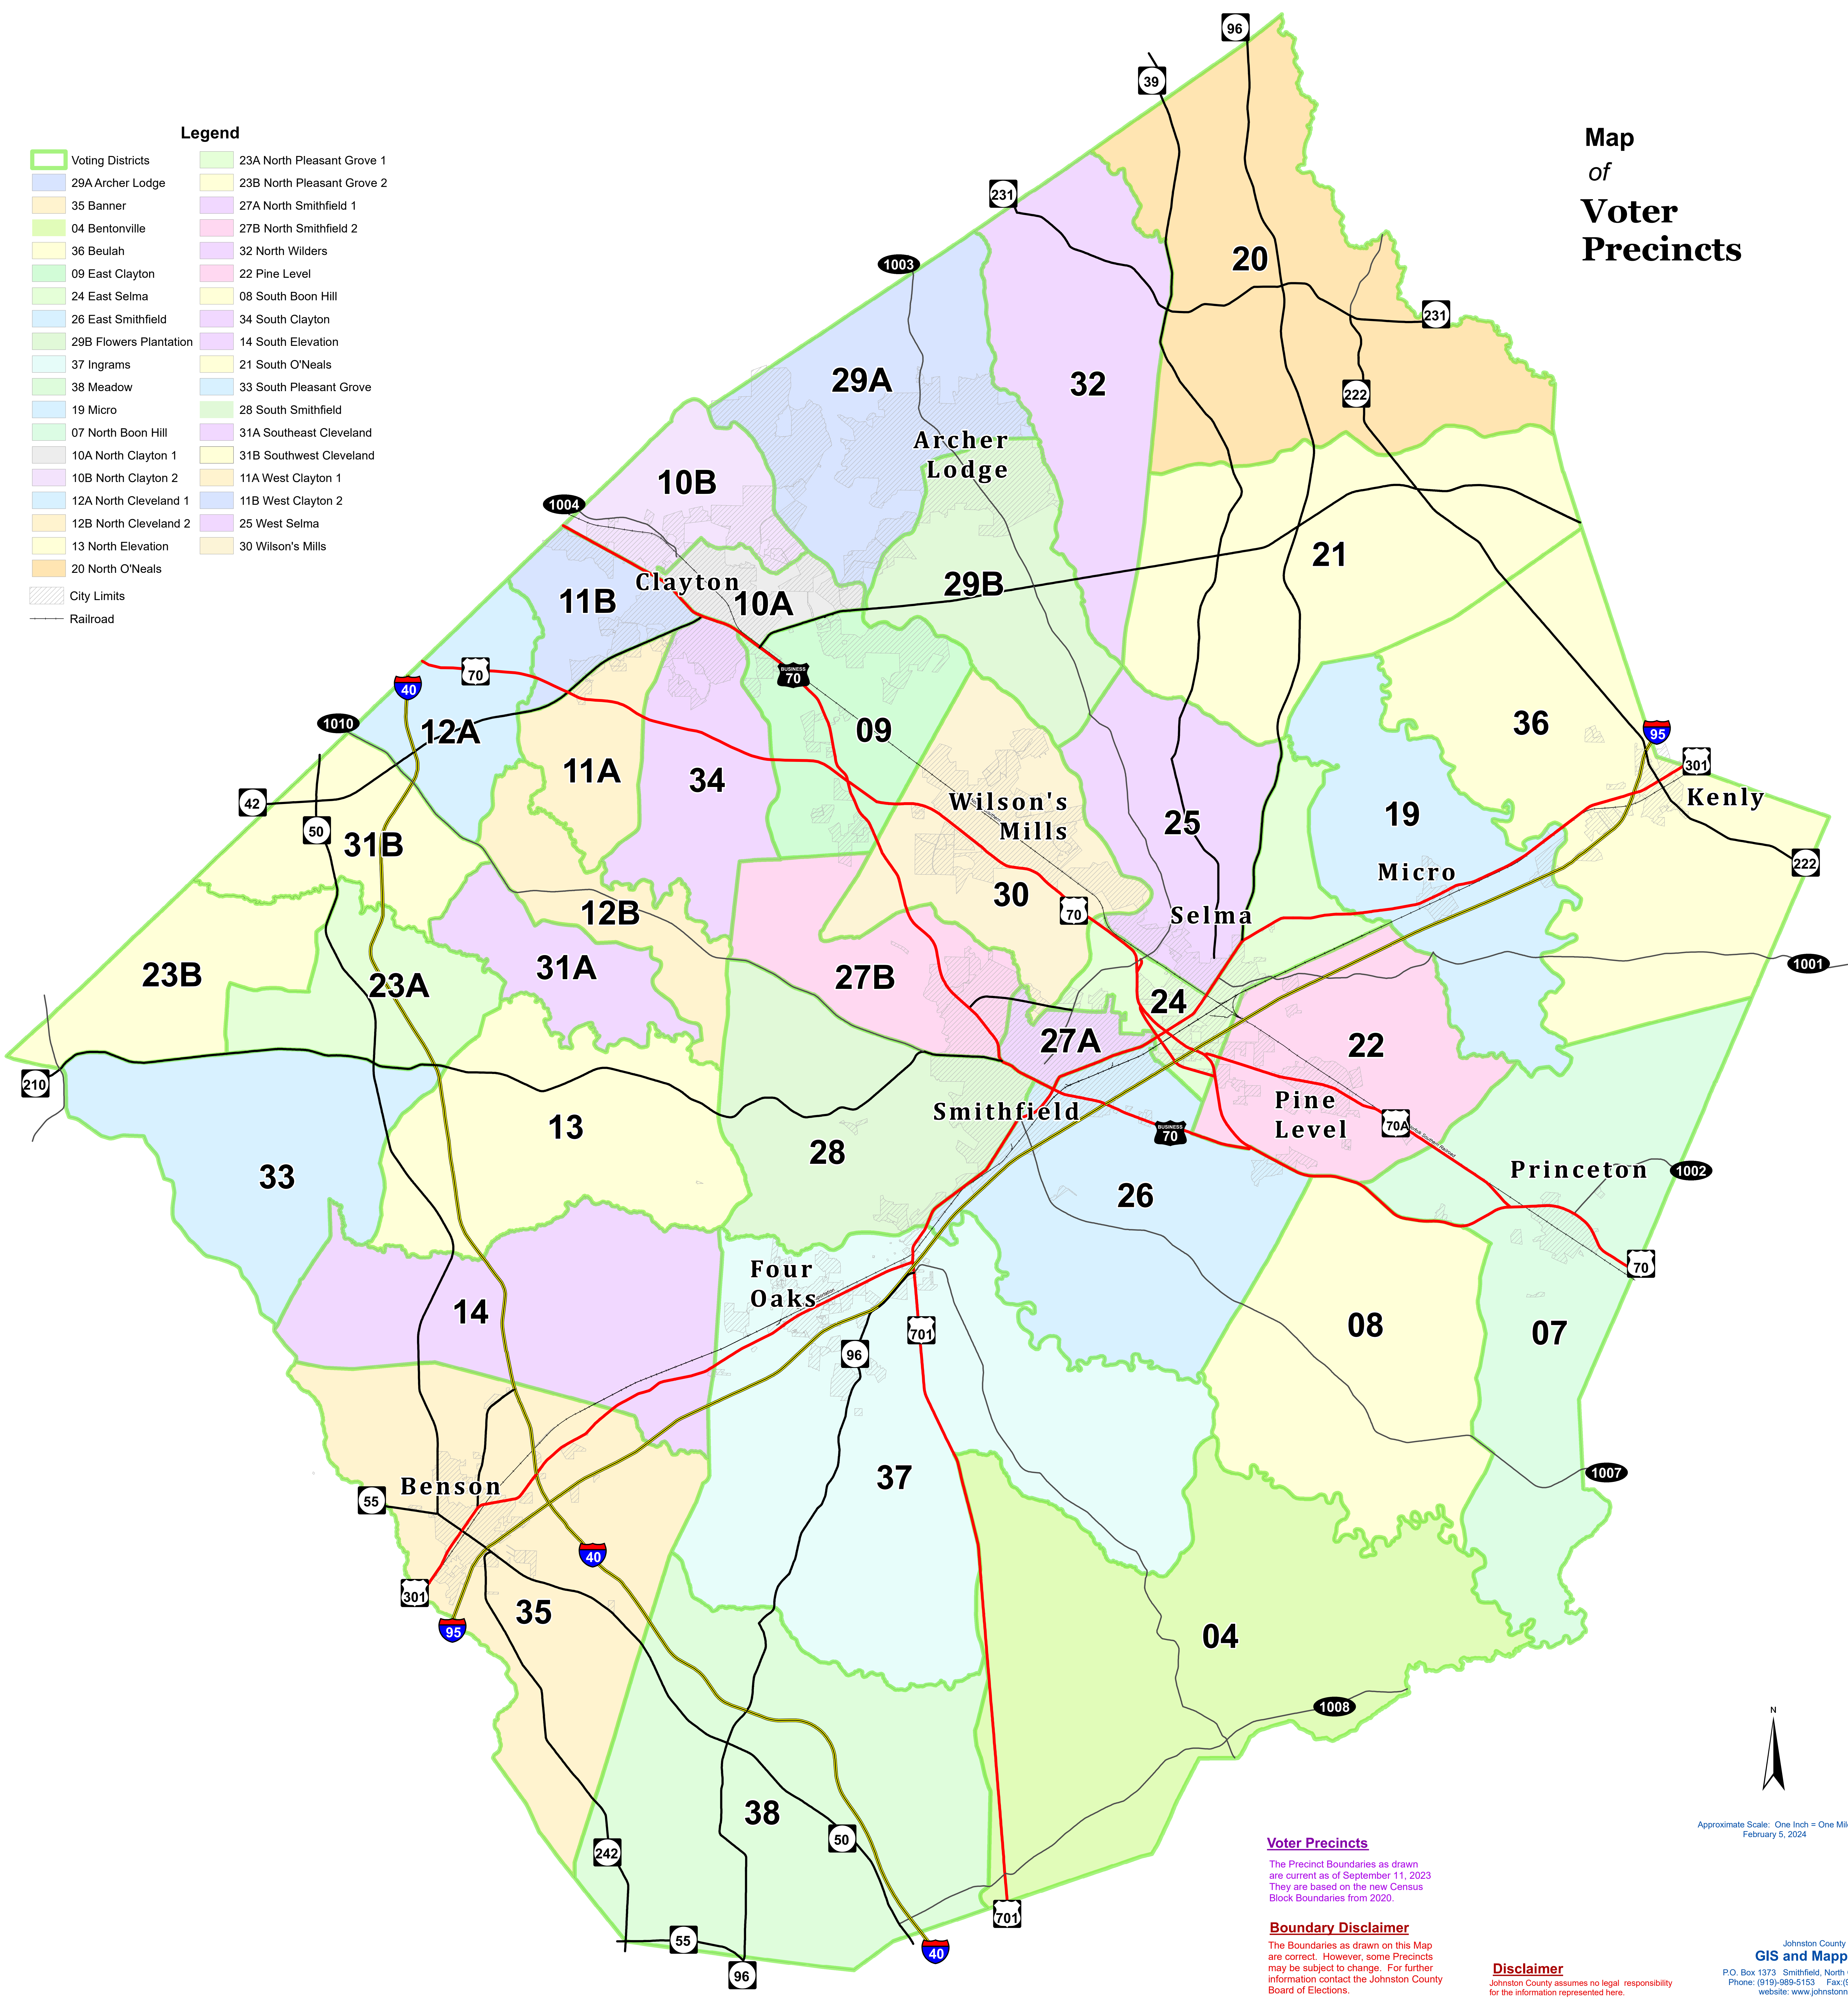

# Map of Voter Precincts

- Legend**
- Voting Districts
  - 29A Archer Lodge
  - 35 Banner
  - 04 Bentonville
  - 36 Beulah
  - 09 East Clayton
  - 24 East Selma
  - 26 East Smithfield
  - 29B Flowers Plantation
  - 37 Ingrams
  - 38 Meadow
  - 19 Micro
  - 07 North Boon Hill
  - 10A North Clayton 1
  - 10B North Clayton 2
  - 12A North Cleveland 1
  - 12B North Cleveland 2
  - 13 North Elevation
  - 20 North O'Neals
  - 23A North Pleasant Grove 1
  - 23B North Pleasant Grove 2
  - 27A North Smithfield 1
  - 27B North Smithfield 2
  - 32 North Wilders
  - 22 Pine Level
  - 08 South Boon Hill
  - 34 South Clayton
  - 14 South Elevation
  - 21 South O'Neals
  - 33 South Pleasant Grove
  - 28 South Smithfield
  - 31A Southeast Cleveland
  - 31B Southwest Cleveland
  - 11A West Clayton 1
  - 11B West Clayton 2
  - 25 West Selma
  - 30 Wilson's Mills
  - City Limits
  - Railroad

**Voter Precincts**  
 The Precinct Boundaries as drawn on this Map are current as of September 11, 2023. They are based on the new Census Block Boundaries from 2020.

**Boundary Disclaimer**  
 The Boundaries as drawn on this Map are correct. However, some Precincts may be subject to change. For further information contact the Johnston County Board of Elections.

**Disclaimer**  
 Johnston County assumes no legal responsibility for the information represented here.

Approximate Scale: One Inch = One Mile  
 February 5, 2024