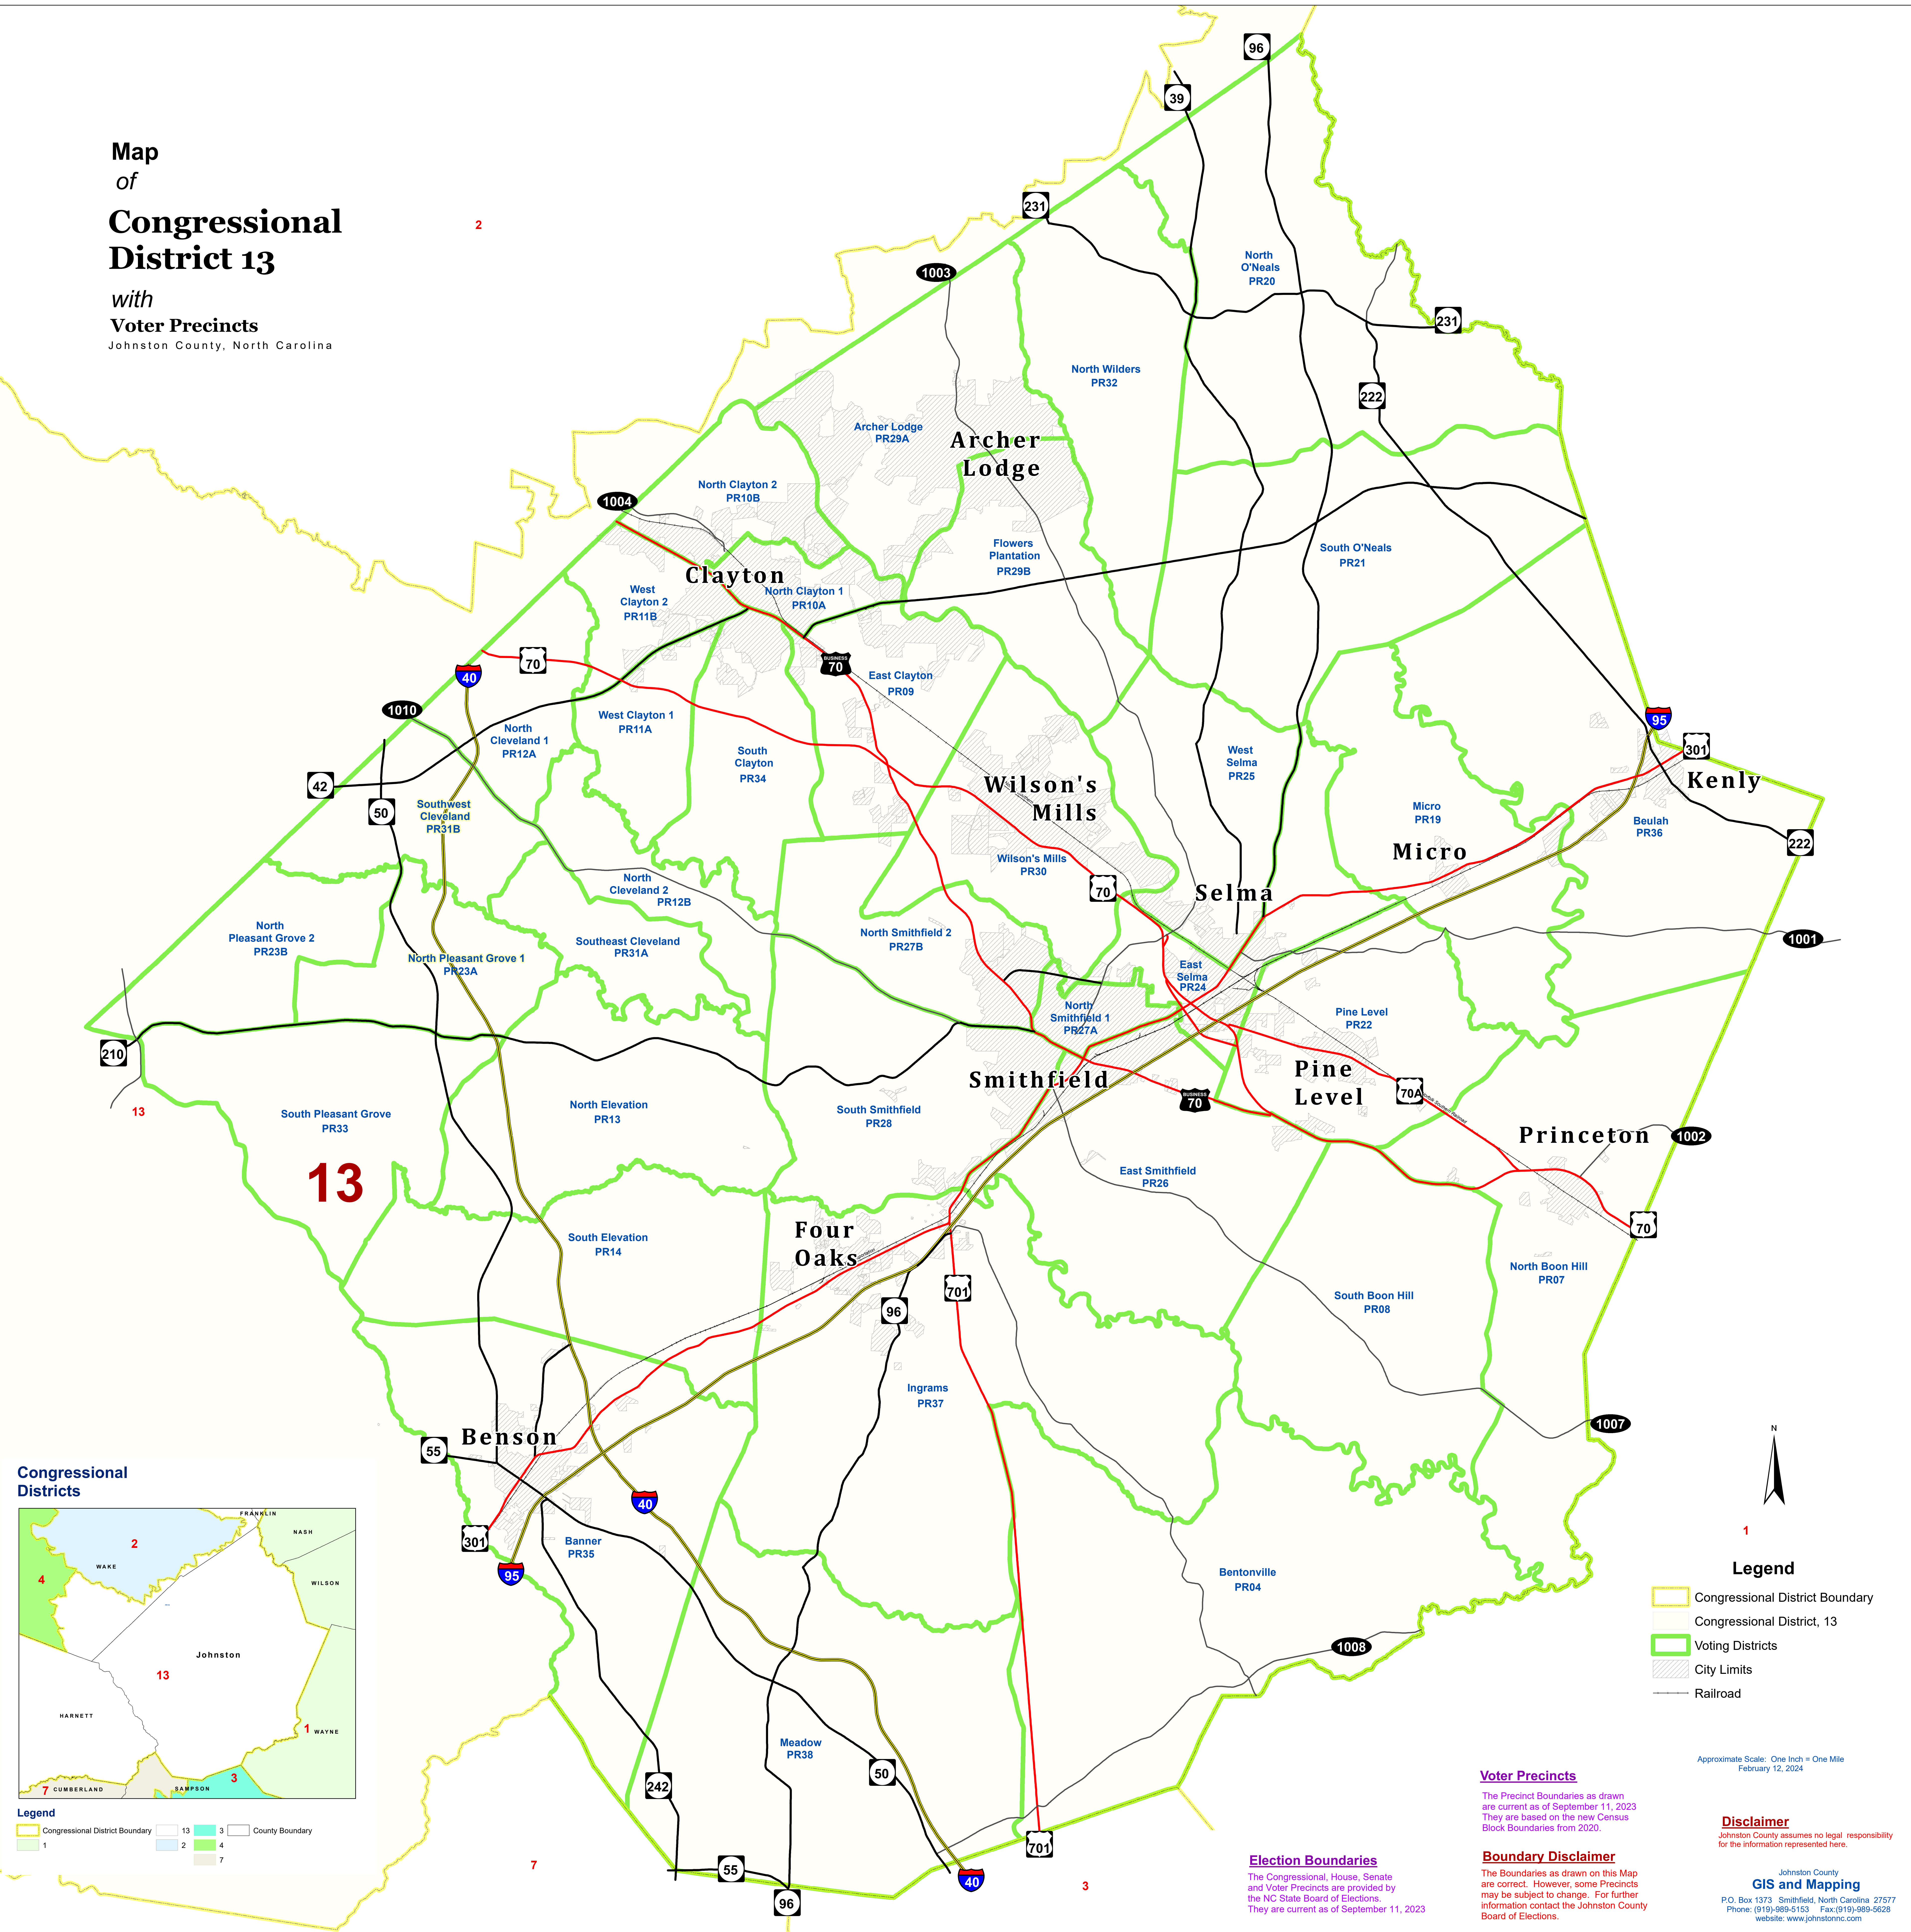

Map of Congressional District 13

with Voter Precincts
Johnston County, North Carolina

Legend
 Congressional District Boundary
 13
 County Boundary
 1 2 3 4 7

Legend
 Congressional District Boundary
 Congressional District, 13
 Voting Districts
 City Limits
 Railroad

Approximate Scale: One Inch = One Mile
February 12, 2024

Voter Precincts
 The Precinct Boundaries as drawn are current as of September 11, 2023. They are based on the new Census Block Boundaries from 2020.

Election Boundaries
 The Congressional, House, Senate and Voter Precincts are provided by the NC State Board of Elections. They are current as of September 11, 2023.

Boundary Disclaimer
 The Boundaries as drawn on this Map are correct. However, some Precincts may be subject to change. For further information contact the Johnston County Board of Elections.