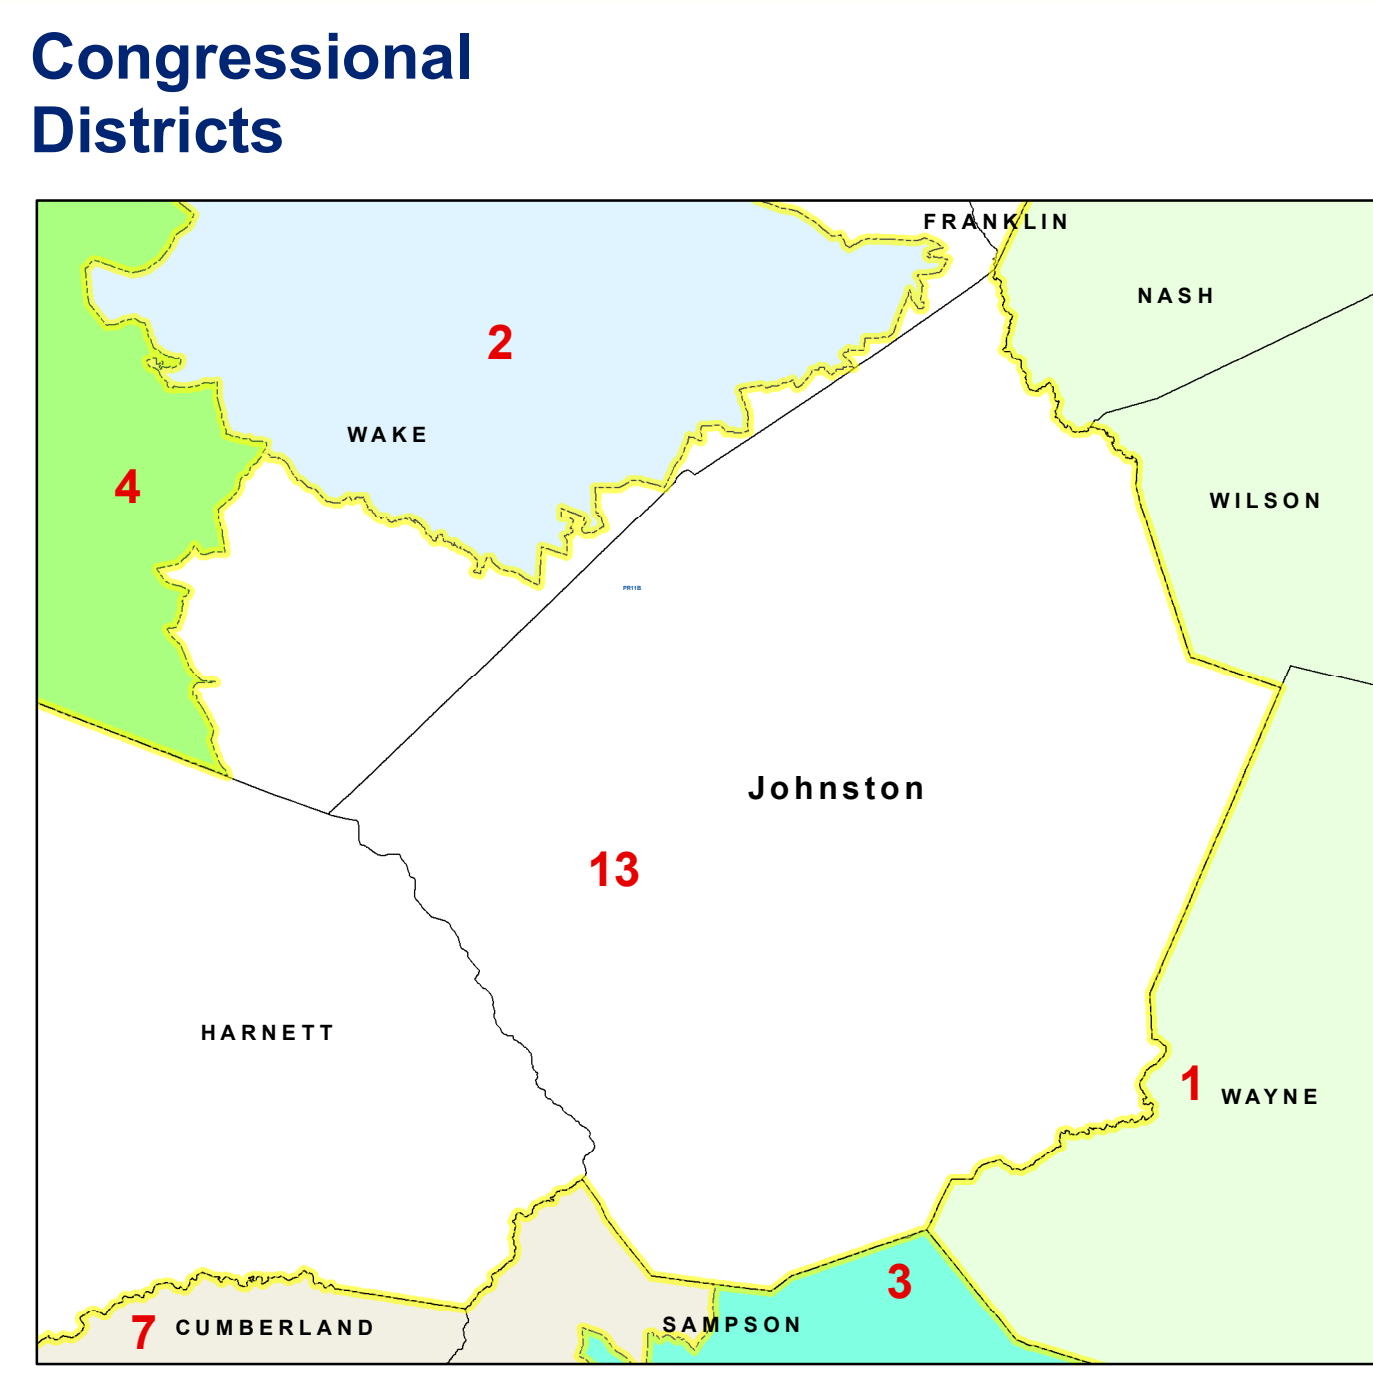

Map of Congressional District 13

with Voter Precincts
Johnston County, North Carolina

Legend
 Congressional District Boundary
 13
 County Boundary
 1 2 3 4 7

Legend
 Congressional District Boundary
 Congressional District, 13
 Voting Districts
 City Limits
 Railroad

Approximate Scale: One Inch = One Mile
February 12, 2024

Voter Precincts
 The Precinct Boundaries as drawn are current as of September 11, 2023. They are based on the new Census Block Boundaries from 2020.

Election Boundaries
 The Congressional, House, Senate and Voter Precincts are provided by the NC State Board of Elections. They are current as of September 11, 2023.

Boundary Disclaimer
 The Boundaries as drawn on this Map are correct. However, some Precincts may be subject to change. For further information contact the Johnston County Board of Elections.