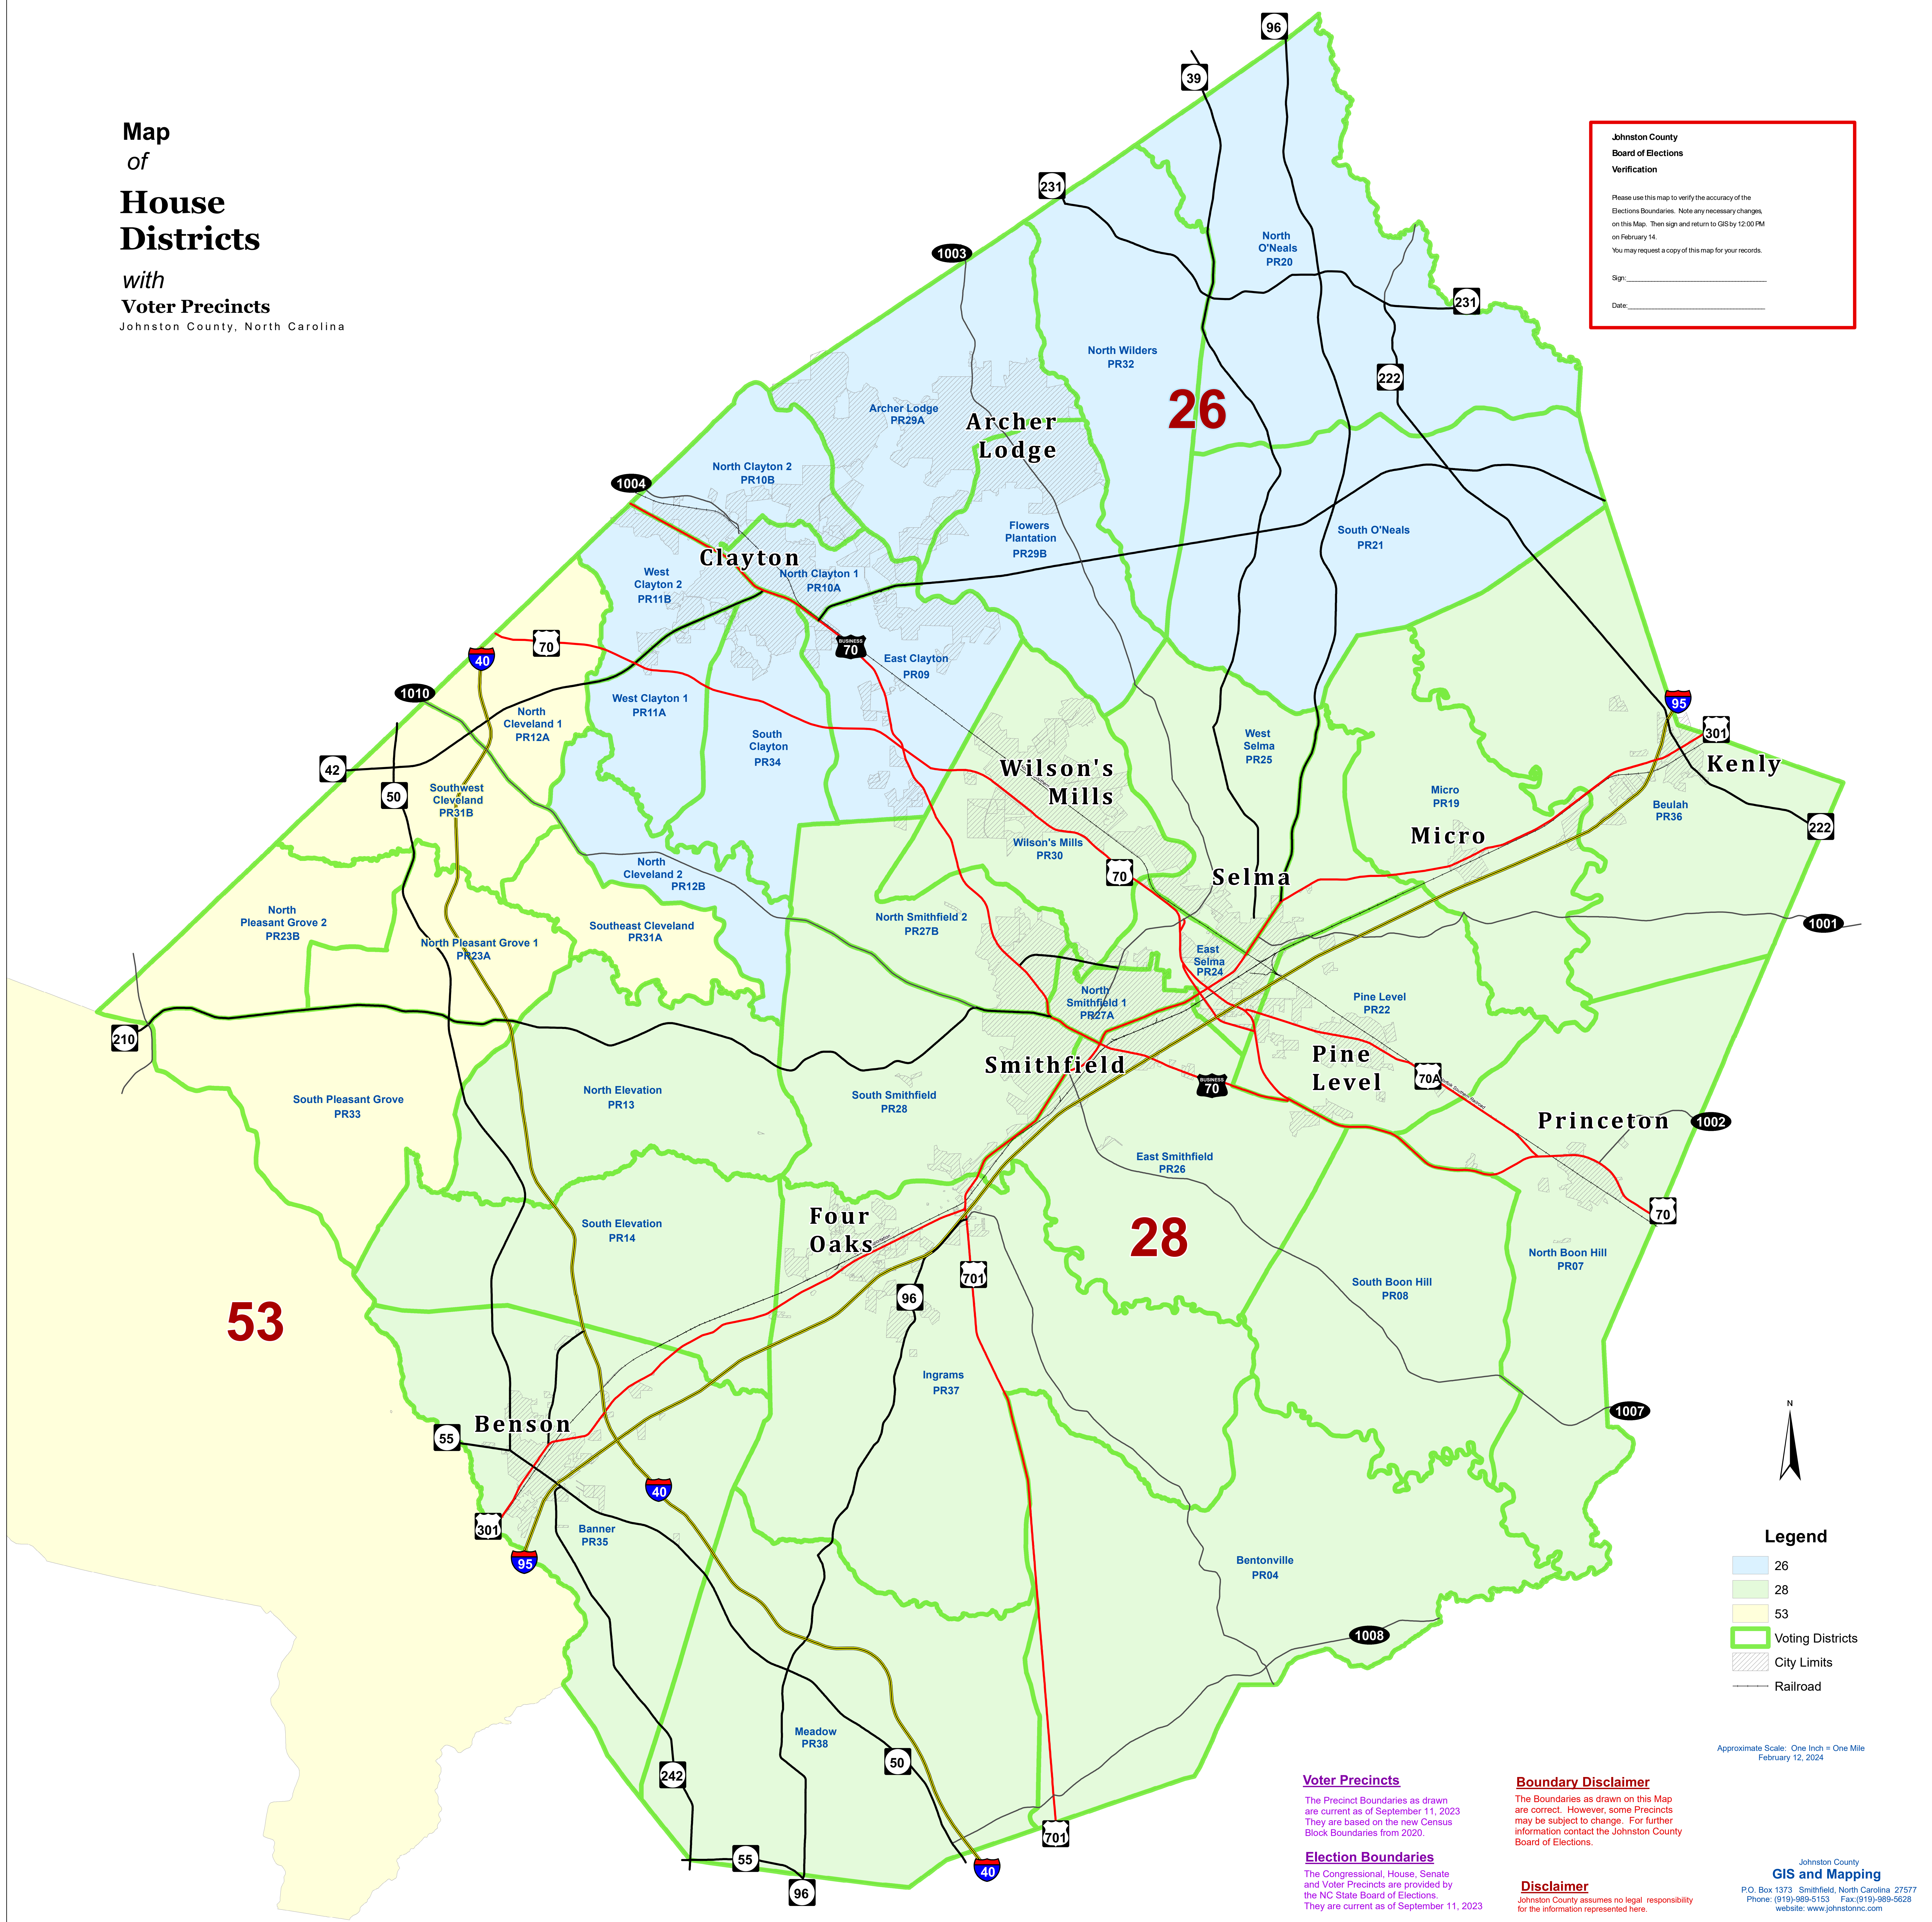

**Map of House Districts**  
with **Voter Precincts**  
Johnston County, North Carolina

**Johnston County Board of Elections Verification**

Please use this map to verify the accuracy of the Elections Boundaries. Note any necessary changes on this Map. Then sign and return to GIS by 12:00 PM on February 14. You may request a copy of this map for your records.

Sign: \_\_\_\_\_  
Date: \_\_\_\_\_

**Legend**

- 26
- 28
- 53
- Voting Districts
- City Limits
- Railroad

Approximate Scale: One Inch = One Mile  
February 12, 2024

**Voter Precincts**  
The Precinct Boundaries as drawn are current as of September 11, 2023. They are based on the new Census Block Boundaries from 2020.

**Election Boundaries**  
The Congressional, House, Senate and Voter Precincts are provided by the NC State Board of Elections. They are current as of September 11, 2023.

**Boundary Disclaimer**  
The Boundaries as drawn on this Map are correct. However, some Precincts may be subject to change. For further information contact the Johnston County Board of Elections.