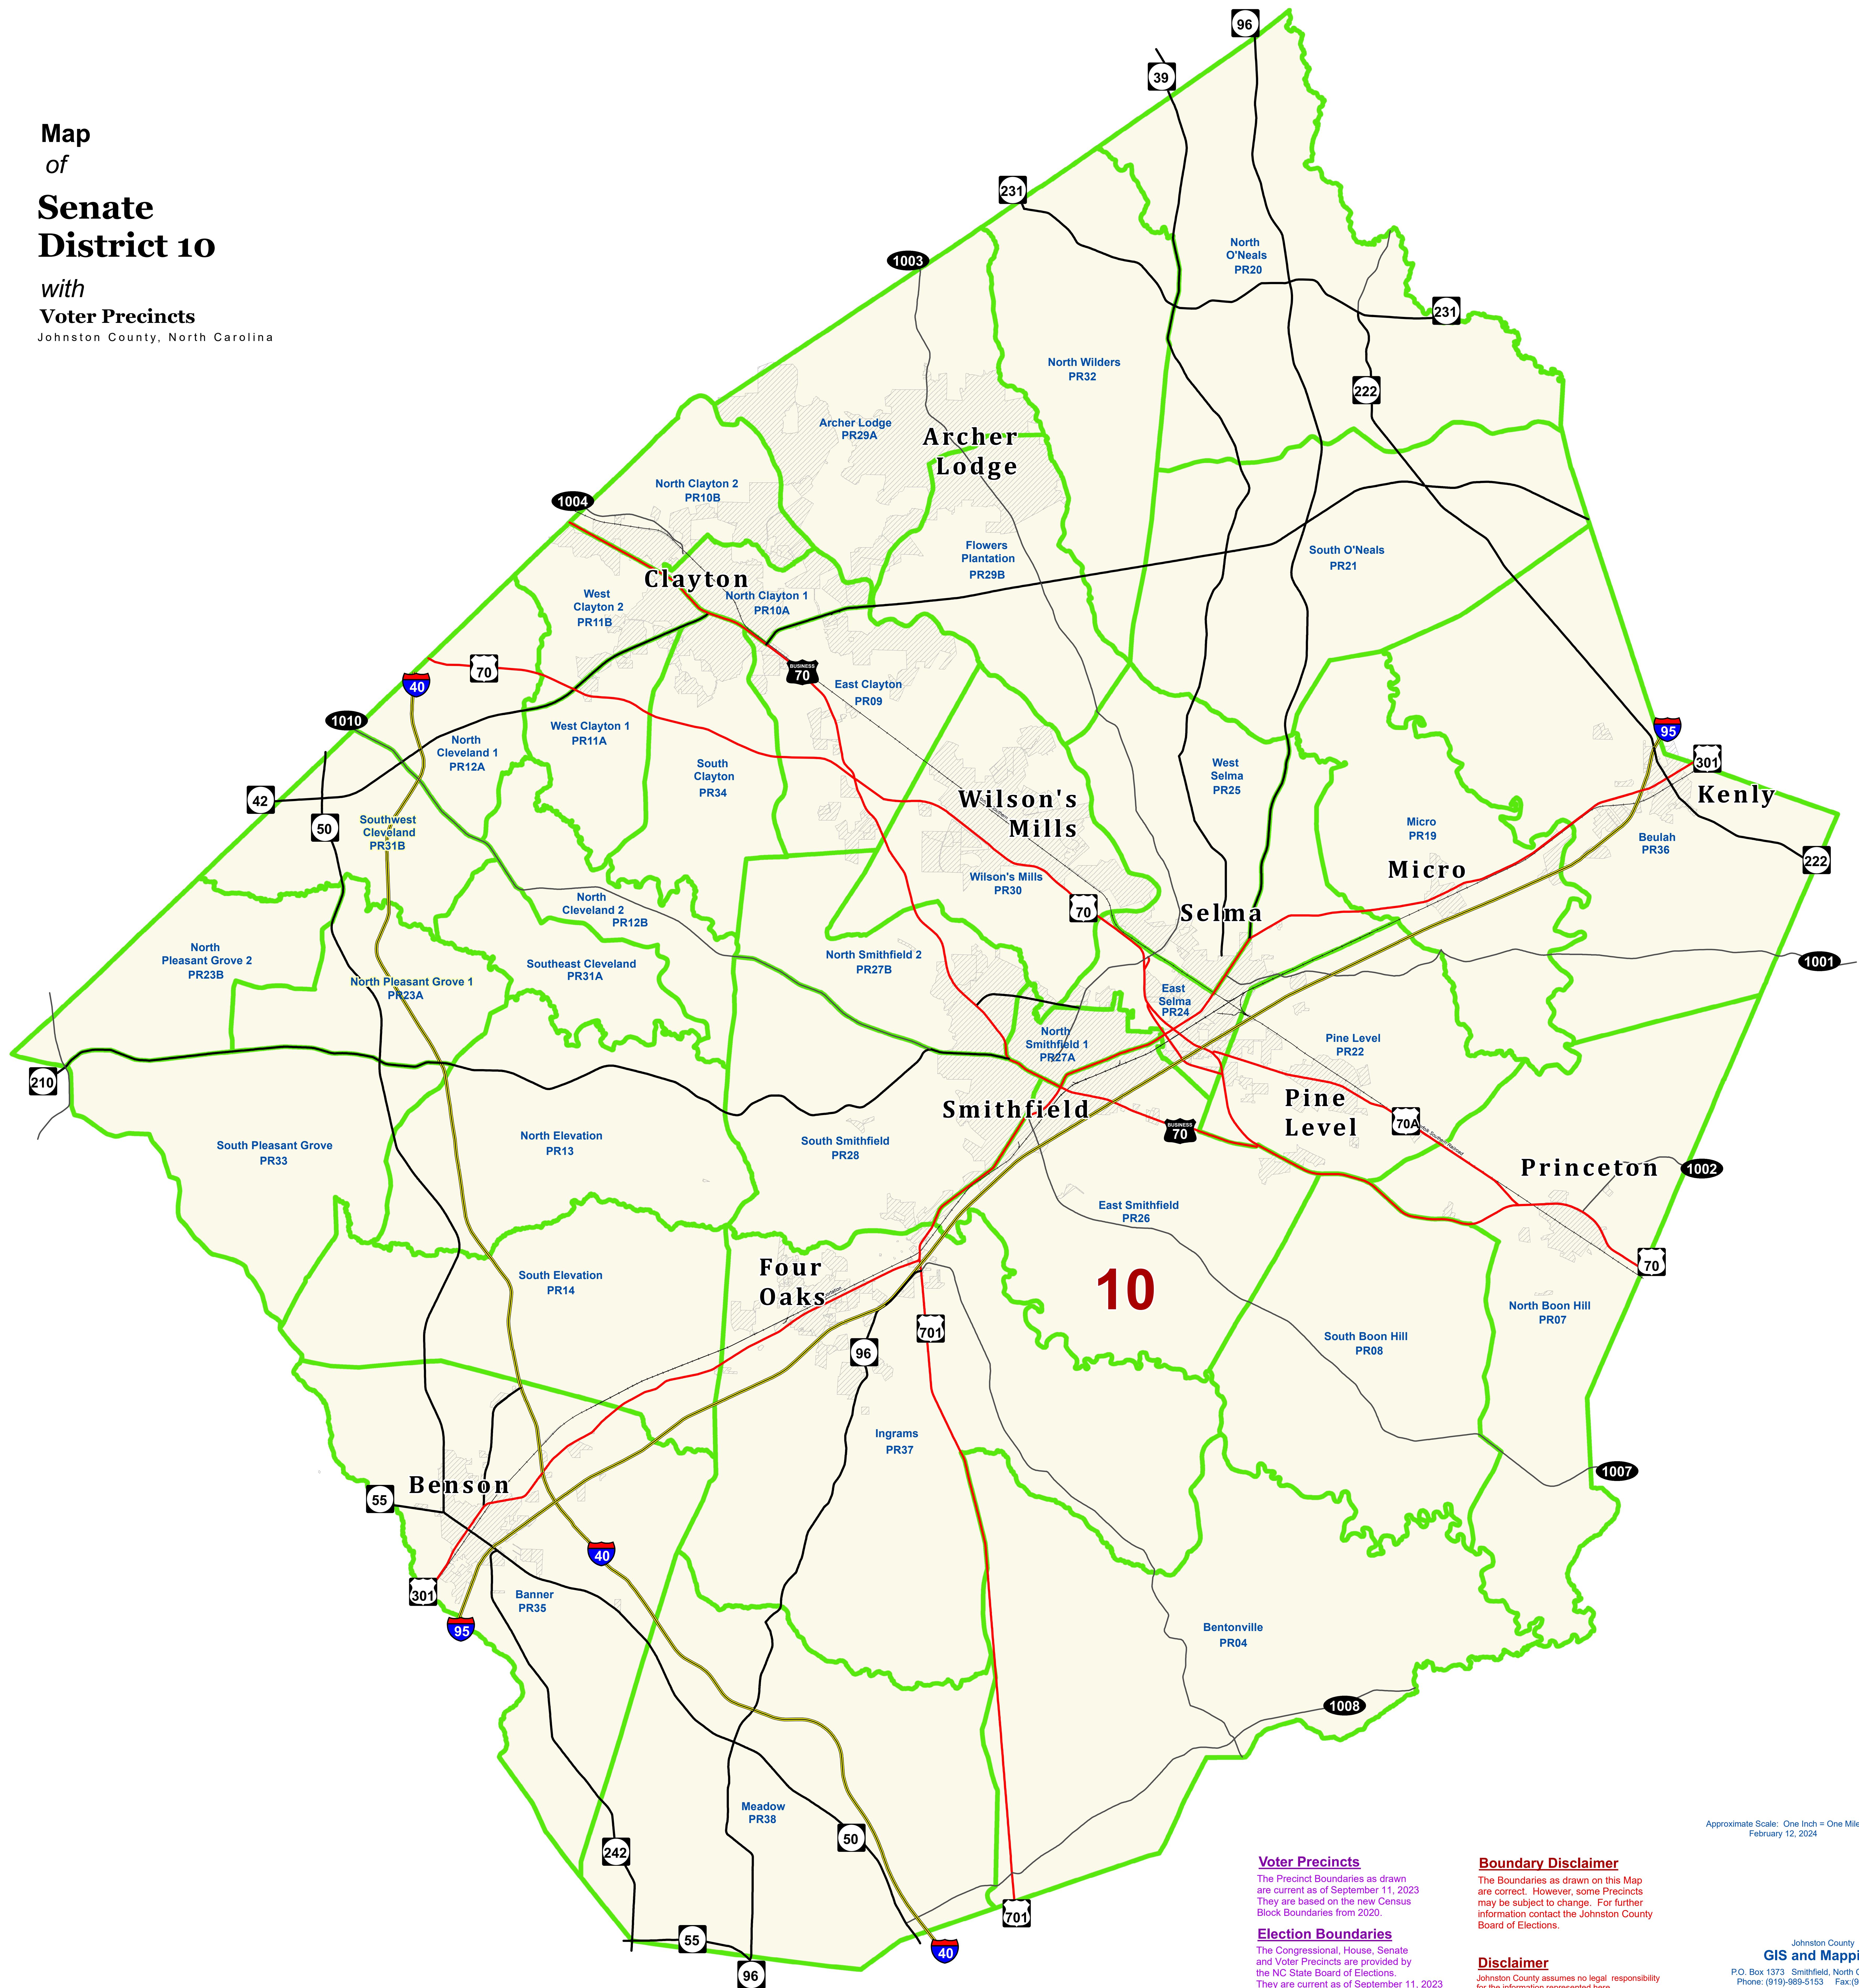

Map of Senate District 10

with Voter Precincts
Johnston County, North Carolina

Approximate Scale: One Inch = One Mile
February 12, 2024

Voter Precincts
The Precinct Boundaries as drawn are current as of September 11, 2023. They are based on the new Census Block Boundaries from 2020.

Election Boundaries
The Congressional, House, Senate and Voter Precincts are provided by the NC State Board of Elections. They are current as of September 11, 2023.

Boundary Disclaimer
The Boundaries as drawn on this Map are correct. However, some Precincts may be subject to change. For further information contact the Johnston County Board of Elections.